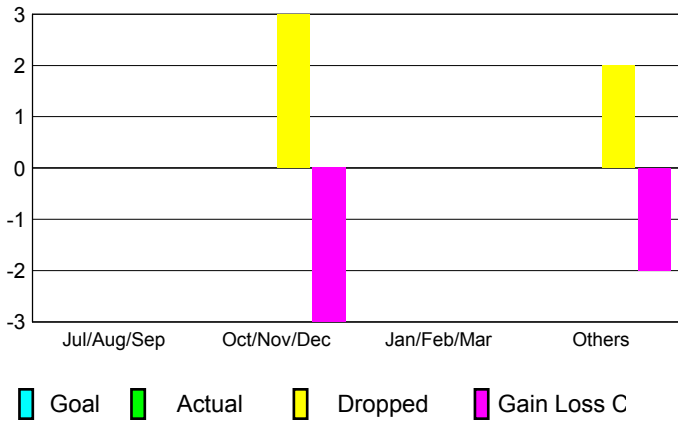

GMT: **SOMSAKDI LOVISUTH**

Location: **THAILAND**

GMT CA: **5**

CLUBS

Month	New Club Goal	Actual New Clubs	Actual Dropped Clubs	Gain/Loss of Clubs
2012-2013				
Jul/Aug/Sep		0	0	0
Oct/Nov/Dec		0	3	-3
Jan/Feb/Mar		0	0	0
Apr/May/June		0	2	-2
Totals		0	5	-5

Club Results 2012-2013
Goal, New, Dropped, Gain/Loss

MEMBERSHIP

Month	Net Memb Goal	Actual New Memb	Actual Dropped Memb	Gain/Loss of Memb
2012-2013				
Jul/Aug/Sep		47	34	13
Oct/Nov/Dec		6	100	-94
Jan/Feb/Mar		15	10	5
Apr/May/June		40	113	-73
Totals		108	257	-149