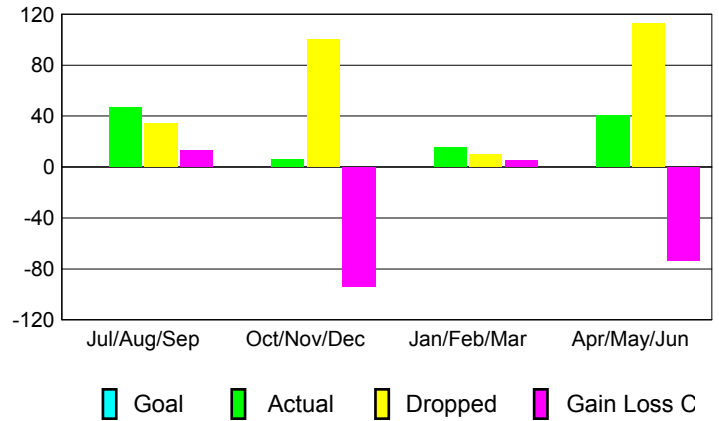

Membership Results 2012-2013
Goal, New, Dropped, Gain/Loss